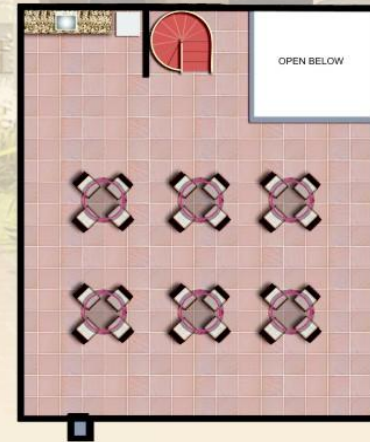

Typical Standard End Unit
69.50 sqm

Typical Standard Mid Unit
60.0 sqm

Typical Standard Tandem Unit
120.0 sqm

Portchester
Floor Plans

Standard Ground Floor Unit
64.0 sqm

Standard 2nd & 3rd Floor Unit
64.0 sqm

Standard 4th Floor Unit
70.50 sqm

Standard Roof Deck
84.50 sqm

Berkeley / Canterbury

Floor Plans