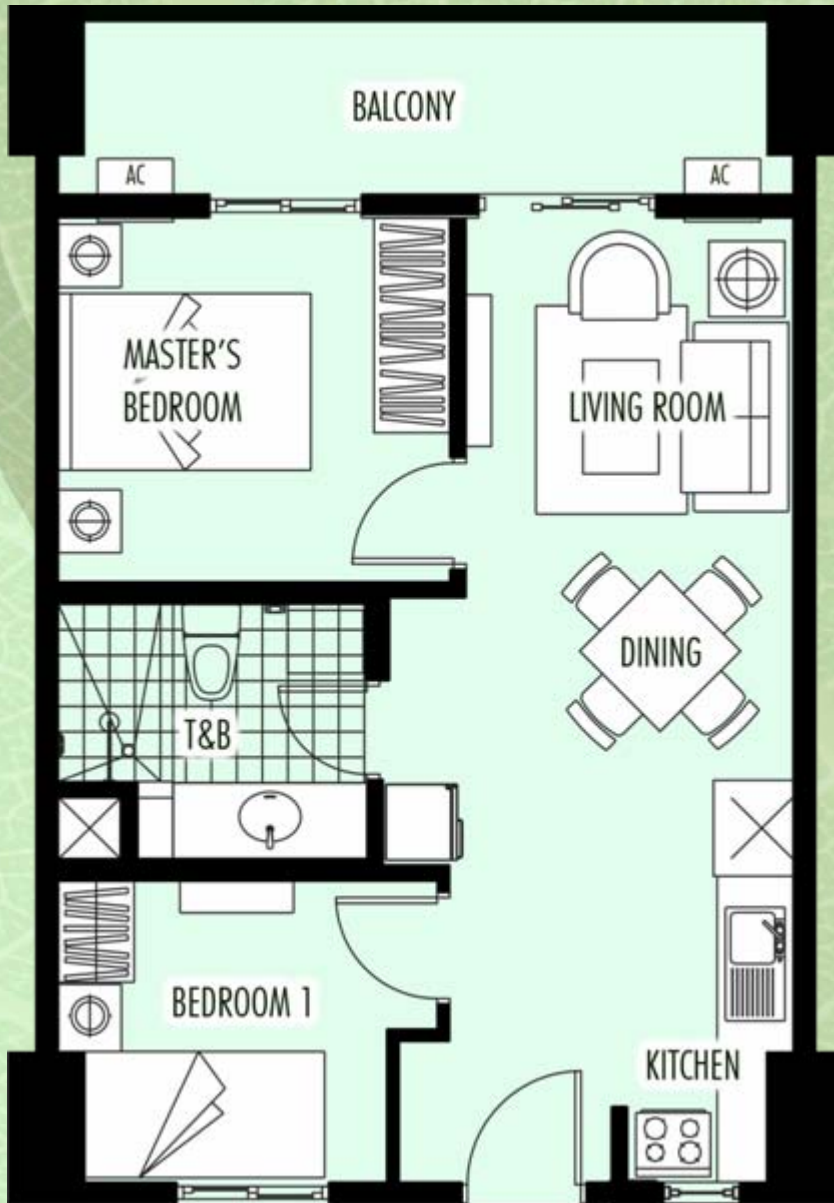

## Typical Studio Unit

Approx 24 sqm with balcony

	AREA	
	sq.m.	sq.ft.
Dining/Hallway	7.00	75.35
Kitchen	5.50	59.20
Bed Area	8.00	86.11
T&B	3.50	37.67
<b>Total</b>	<b>24.00</b>	<b>258.33</b>
Balcony	4.50	48.44

## Typical 1 Bedroom

Approx 31 sqm

	AREA	
	sq.m.	sq.ft.
Dining/Hallway	11.00	74.47
Kitchen	4.50	48.43
Bed Area	11.50	123.78
T&B	4.00	43.05
<b>Total</b>	<b>31.00</b>	<b>289.73</b>

## 2-Bedroom B (Mid Unit)

Approx 48 sqm with balcony

	AREA	
	sq.m.	sq.ft.
Living/Dining	14.50	156.07
Kitchen/Hallway	10.00	107.63
Bedroom 1	10.00	107.63
Bedroom 2	8.00	86.11
T&B	5.50	59.20
<b>Total</b>	<b>48.00</b>	<b>516.64</b>
Balcony	9.00	96.88

## Typical 3-Bedroom End Unit

Approx 66 sqm with balcony

	AREA	
	sq.m.	sq.ft.
Living/Dining	25.00	269.10
Kitchen/Hallway	6.00	64.58
Bedroom 1	12.00	129.17
Bedroom 2	8.00	86.11
Bedroom 3	6.00	64.58
T&B 1	5.00	53.82
T&B 2	4.00	43.06
<b>Total</b>	<b>66.00</b>	<b>710.42</b>
Balcony	9.00	96.88